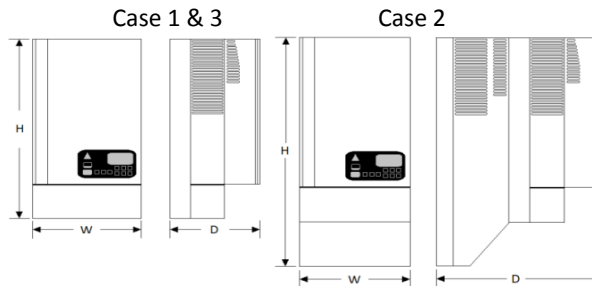

Opportunity Charge Model	Max DC Volts	Max Start Amps Out	Max AC Amp Draw @ 480VAC	Approximate Ship Weight
24-510-310C	24	128	5	49
24-680-310C	24	170	7	49
24-765-330C	24	191	8	55
24-880-330C	24	220	9	55
24-935-320C	24	234	10	87
24-1045-320C	24	260	11	90
24-1190-320C	24	298	12	94
24-1445-320C	24	361	15	97
36-375-310C	36	94	6	43
36-510-310C	36	128	8	46
36-680-310C	36	170	10	49
36-765-330C	36	191	12	57
36-880-330C	36	220	13	57
36-935-320C	36	234	14	87
36-1045-320C	36	260	16	90
36-1190-320C	36	298	18	90
36-1360-320C	36	340	20	94
36-1445-320C	36	360	22	97
36-1680-320C	36	420	26	97
48-510-310C	48	128	11	49
48-595-330C	48	149	12	55
48-660-330C	48	165	13	55
48-765-320C	48	191	16	87
48-935-320C	48	234	18	87
48-1045-320C	48	260	21	90
48-1275-320C	48	319	25	90
48-1320-320C	48	330	26	90
72-255-330C	72	64	7	43
72-320-330C	72	80	9	46
72-400-330C	72	100	11	50
72-680-320C	72	160	19	55
72-800-320C	72	200	22	57
80-255-330C	80	64	9	43
80-320-330C	80	80	11	46
80-400-330C	80	100	13	55
80-510-320C	80	128	17	86
80-680-320C	80	160	22	86
80-800-320C	80	200	26	90

All standard SB connectors included in price, SB50, SB175, SB350

Euro style connectors, Schaltbau connectors are optional

- All prices are FOB, our facility, Piqua OH, freight allowed
- Shipments to Canada, Mexico, Alaska, Hawaii, and Puerto Rico are subject to export policy
- Terms are net 30 days
- Specifications and Pricing are subject to change without notice.

Enclosure	H	W	D
1 (8kW)	21"	10"	9"
2 (16kW)	25.75"	10"	19.25"
3 (10kW)	22.5"	10.5"	9.75"